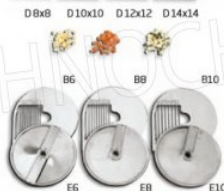

DISCHI PER TAGLIO A CUBETTI - CUBE CUT