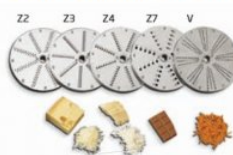

DISCHI PER TAGLIO A CUBETTI - CUBE CUT